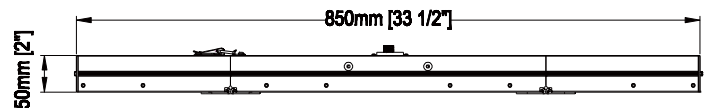

Flora-520W

The Flora Series is designed for Multi-tier indoor cannabis cultivation, it has a slim design and a High-PPFD level of 1352 $\mu\text{mol}/\text{m}^2/\text{s}$ and covers a 4 ft X 4 ft area for indoor grow operations.

Flora-520

Enlite - Full Spectrum

SPECIFICATIONS

Model	Flora-520
Light Source	LED
PPF	1352umol/s
Input Power	520W
Efficacy	2.6umol/J
Input Voltage	90-305V ^① 347V-480V ^②
Lifetime	>50,000 Hours
Dimming	0-10V
BTUs	1768
Mounting Height	6-8 inches
Fixture Dimensions	33.0" L x 33.0" W x 2.0" H
Fixture Weight	26.8lbs
Certification	ETL Certified & IP66, CE
Warranty	5 Year Warranty

Max Amperage By Voltage Service

Voltage	120V	208V	240V	277V	347V	480V
Amperage	4.33A	2.50A	2.16A	1.87A	1.50A	1.08A

Series	MODEL	INPUT VOLTAGE	Beam Angle
Flora	520W	1. 90-305V 2. 347-480V	120°