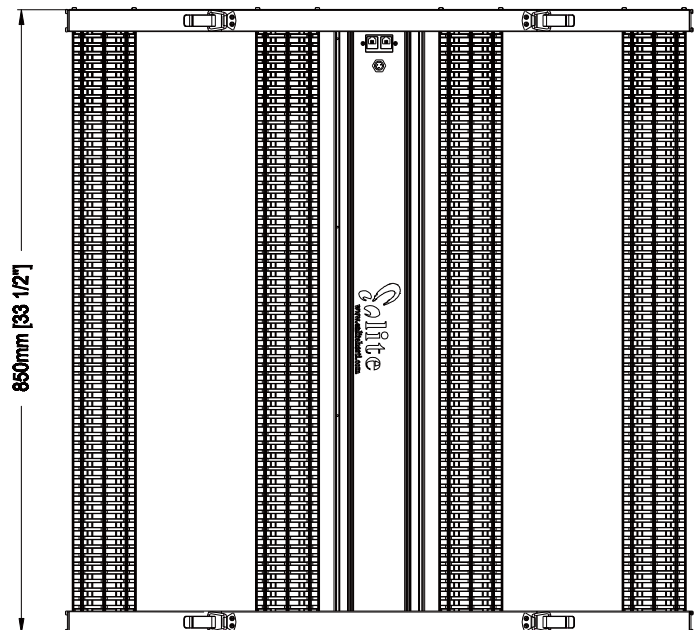

Flora-520W

The Flora Series is designed for Multi-tier indoor cannabis cultivation, it has a slim design and a High-PPFD level of 1352 $\mu\text{mol}/\text{m}^2/\text{s}$ and covers a 4 ft X 4 ft area for indoor grow operations.

Flora-520

Enlite - Full Spectrum

SPECIFICATIONS

Model	Flora-520
Light Source	LED
PPF	1352umol/s
Input Power	520W
Efficacy	2.6umol/J
Input Voltage	90-305V ^① 347V-480V ^②
Lifetime	>50,000 Hours
Dimming	0-10V
BTUs	1768
Mounting Height	6-8 inches
Fixture Dimensions	33.0" L x 33.0" W x 2.0" H
Fixture Weight	26.8lbs
Certification	ETL Certified & IP66, CE
Warranty	5 Year Warranty

Max Amperage By Voltage Service

Voltage	120V	208V	240V	277V	347V	480V
Amperage	4.33A	2.50A	2.16A	1.87A	1.50A	1.08A

Series	MODEL	INPUT VOLTAGE	Beam Angle
Flora	520W	1. 90-305V 2. 347-480V	120°