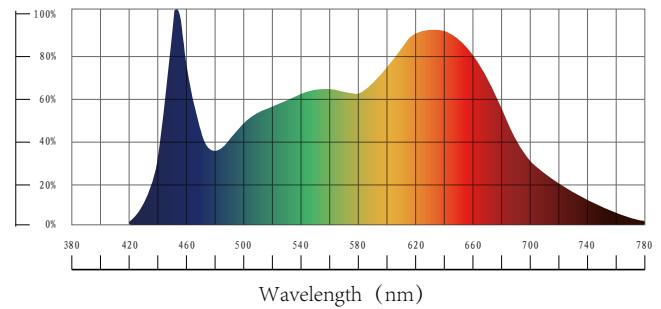

Flora-520W

The Flora Series is designed for Multi-tier indoor cannabis cultivation, it has a slim design and a High-PPFD level of 1352 $\mu\text{mol}/\text{m}^2/\text{s}$ and covers a 4 ft X 4 ft area for indoor grow operations.

Flora-520

Enlite - Full Spectrum

SPECIFICATIONS

Model	Flora-520
Light Source	LED
PPF	1352umol/s
Input Power	520W
Efficacy	2.6umol/J
Input Voltage	90-305V ^① 347V-480V ^②
Lifetime	>50,000 Hours
Dimming	0-10V
BTUs	1768
Mounting Height	6-8 inches
Fixture Dimensions	33.0" L x 33.0" W x 2.0" H
Fixture Weight	26.8lbs
Certification	ETL Certified & IP66, CE
Warranty	5 Year Warranty

Max Amperage By Voltage Service

Voltage	120V	208V	240V	277V	347V	480V
Amperage	4.33A	2.50A	2.16A	1.87A	1.50A	1.08A

Series	MODEL	INPUT VOLTAGE	Beam Angle
Flora	520W	1. 90-305V 2. 347-480V	120°