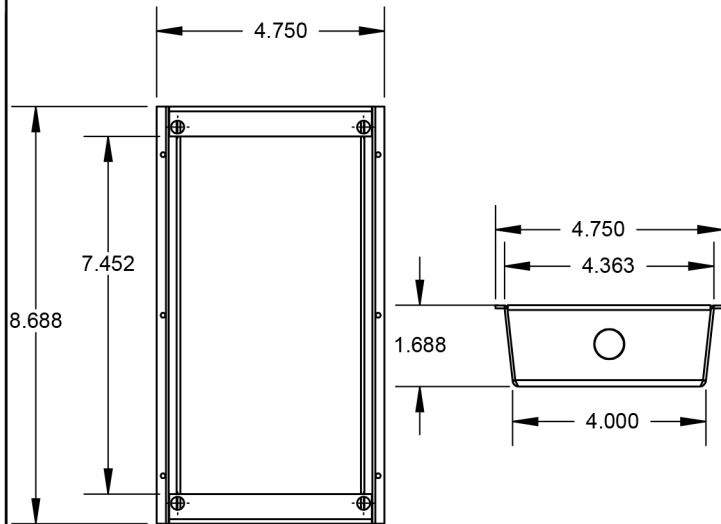

CONFIGURATION	STYLE	WATTS	LAMP QTY.	LAMP	FINISH
SL52803 60INC		60	1	60A19INC	CHOOSE COLOUR AND TEXTURE FROM THE COLOUR/FINISH CHART. FOR CUSTOM COLOURS PLEASE INCLUDE A PAINT CHIP.
SL52803 109M		9	1	CFT9W	
SL52803 113M		13	1	CFT13W	
SL52803 142E		42	1	CFTR42W	
<u>Back Box Part #:</u> BB52803 SS					

PREMIER LIGHTING

Custom Architectural Lighting, Design & Manufacture
Tel. 604.294.2334 Fax. 604.294.2126 Free. 1.877.294.2334

premier@premier-lighting.net www.premier-lighting.net